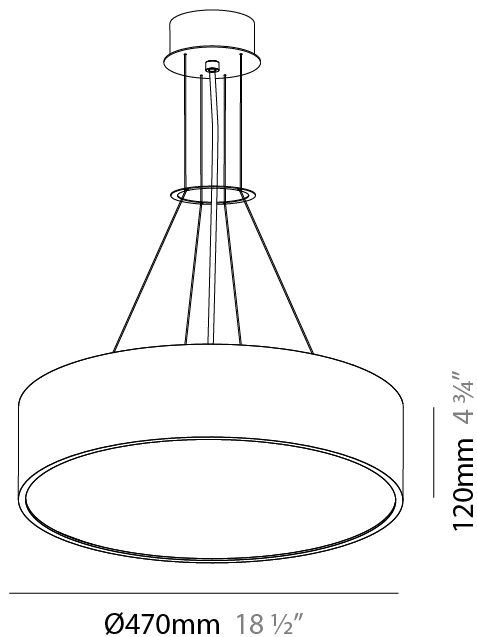

GENERAL

Series: Sign
Brand: Prolicht
Division: Architectural
Mounting Type: Suspension
Mounting Location: Ceiling
Subcategory: Pendant

PHYSICAL

Shape: Round
Diameter (mm): 470
Diameter (in): 18 1/2
Height (mm): 120
Depth (mm): 120
Height (in): 4 3/4
Depth (in): 4 3/4
Max. Overall Height (mm): 2120
Max. Overall Height (in): 83 7/16
Light Distribution: Direct
Weight (kg): 5.2
Weight (lbs): 11.464
Diffuser: PMMA - Opal or Micro-Prism
Fixture Finish: SSR / BKV / CWI / CRY / HAB / UFT / ITA / RUA / FTG / MYG / LOD / PUS / FRO / FUP / KIA / POP / BLS / SPG / MEY / GOH / GUM / CHC / COM / ABZ / JAG / OBR / MOS / ROR
Fixture Material: Extruded Aluminum / Steel
Cable Details: 2000mm or 6000mm Transparent Cable

ELECTRICAL

Lamp Type: LED (Zhaga Standard)
Input Wattage (W): 35
Total Output Wattage (W): 30
Dimming: Tri-Mode (Non-Dimming and Phase Dimming (120Vac only) and 0-10V Dimming)
Driver Included: Yes
Driver Location: Integrated
Driver Type: Constant Current - Universal
Driver Class: Class 1
Input Voltage (V): 120 - 277
Constant Current (MA): 500

LED

Color Temperature (°K): 2700 / 3000 / 3500 / 4000
Max. Delivered Lumen (lm): 3090 / 3332 / 3400
CRI: >80 CRI
Efficiency (%): 73
Lamp Life (hrs): 50000

OPTICAL

RATINGS AND CERTIFICATIONS

Certified By: Certified for North American Standards
IP rating: IP20