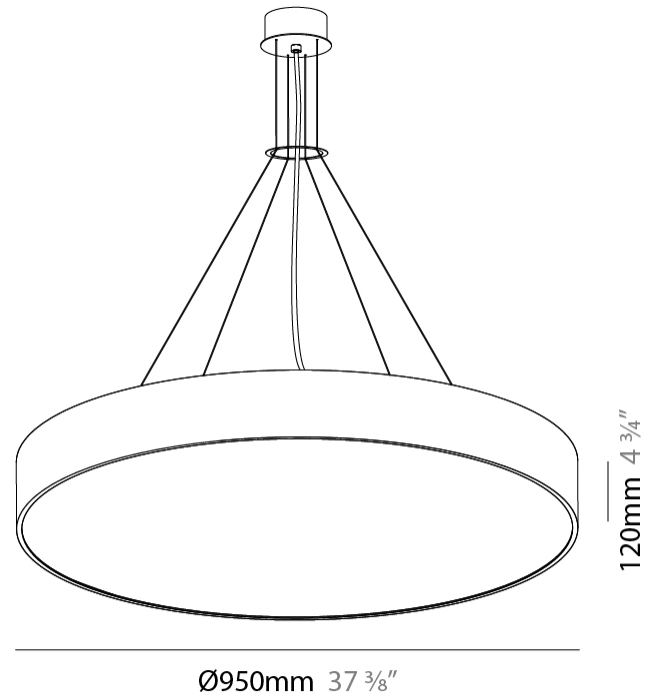

GENERAL

Series: Sign
Brand: Prolicht
Division: Architectural
Mounting Type: Suspension
Mounting Location: Ceiling
Subcategory: Pendant

PHYSICAL

Shape: Round
Diameter (mm): 950
Diameter (in): 37 ³/₈
Depth (mm): 120
Depth (in): 4 ³/₄
Max. Overall Height (mm): 2120
Max. Overall Height (in): 83 ⁷/₁₆
Light Distribution: Direct
Weight (kg): 16.058
Weight (lbs): 35.40
Diffuser: PMMA - Opal or Micro-Prism
Fixture Finish: SSR / BKV / CWI / CRY / HAB / UFT / ITA / RUA / FTG / MYG / LOD / PUS / FRO / FUP / KIA / POP / BLS / SPG / MEY / GOH / GUM / CHC / COM / ABZ / JAG / OBR / MOS / ROR
Fixture Material: Extruded Aluminum / Steel
Cable Details: 2000mm or 6000mm Transparent Cable

ELECTRICAL

Lamp Type: LED (Zhaga Standard)
Input Wattage (W): 129.5
Total Output Wattage (W): 111
Dimming: Tri-Mode (Non-Dimming and Phase Dimming (120Vac only) and 0-10V Dimming)
Driver Included: Yes
Driver Location: Integrated
Driver Type: Constant Current - Universal
Driver Class: Class 1
Input Voltage (V): 120 - 277
Constant Current (MA): 500

LED

Color Temperature (°K): 2700 / 3000 / 3500 / 4000
Max. Delivered Lumen (lm): 11450 / 12319 / 12570
CRI: >80 CRI
Lamp Life (hrs): 50000

OPTICAL

Beam Angle: 110

RATINGS AND CERTIFICATIONS

Certified By: Certified for North American Standards
IP rating: IP20